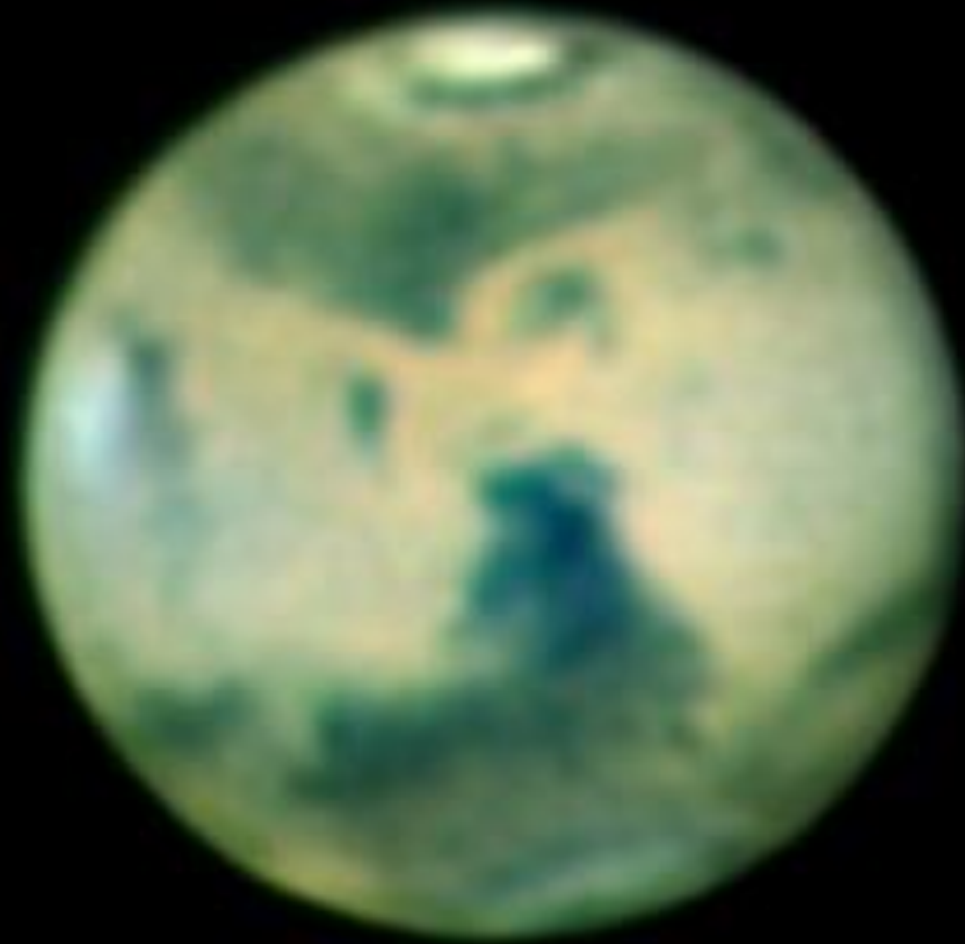

Light Pollution

Wasteful

Harmful

Ugly

Billions in Wasted Energy

A dense field of stars, likely a star cluster or galaxy core, with a bright yellow text overlay. The stars are of various colors and sizes, creating a rich, textured background. The text is centered and reads: "All the light you see here is waste... energy spent to light up space!"

Light Pollution hurts the environment!

Algal Blooms

Insects Disoriented

Food Chains Disrupted

Animal Migrations Disturbed

Clavius Crater

A high-resolution photograph of the Clavius Crater on the Moon. The crater is a large, multi-ringed basin with a dark, shadowed interior. The surrounding lunar surface is covered in numerous smaller craters of various sizes, creating a textured and cratered appearance. The lighting highlights the rugged terrain and the distinct features of the main crater.

Image by
Peter Nerbun

Omega Nebula

Image by
Peter Friedman

Mars

Image by
James Willingham

The Cause

Insufficiently Shielded Light

**Totally
Unshielded Light**

Light going where it's not needed

Light shining in your eyes

**Light going in
Unintended Directions**

Over-illumination

Light Shining Upward

Light Trespass

Do the neighbors ever sleep?

Dangerous and Distracting