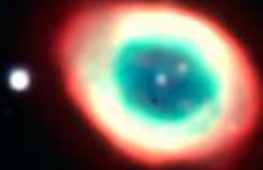

Light where you want it to go

Light shining downward

**Replace streetlights
with Imbedded Lighting**

Light doing what you want it to do

“Normal”

Blackout

Ring Nebula

Image by
David Illig

It doesn't have to be this way!

Copernicus Crater

Image by
Eddie Crawford

Full Moon

Image by
James Willingham