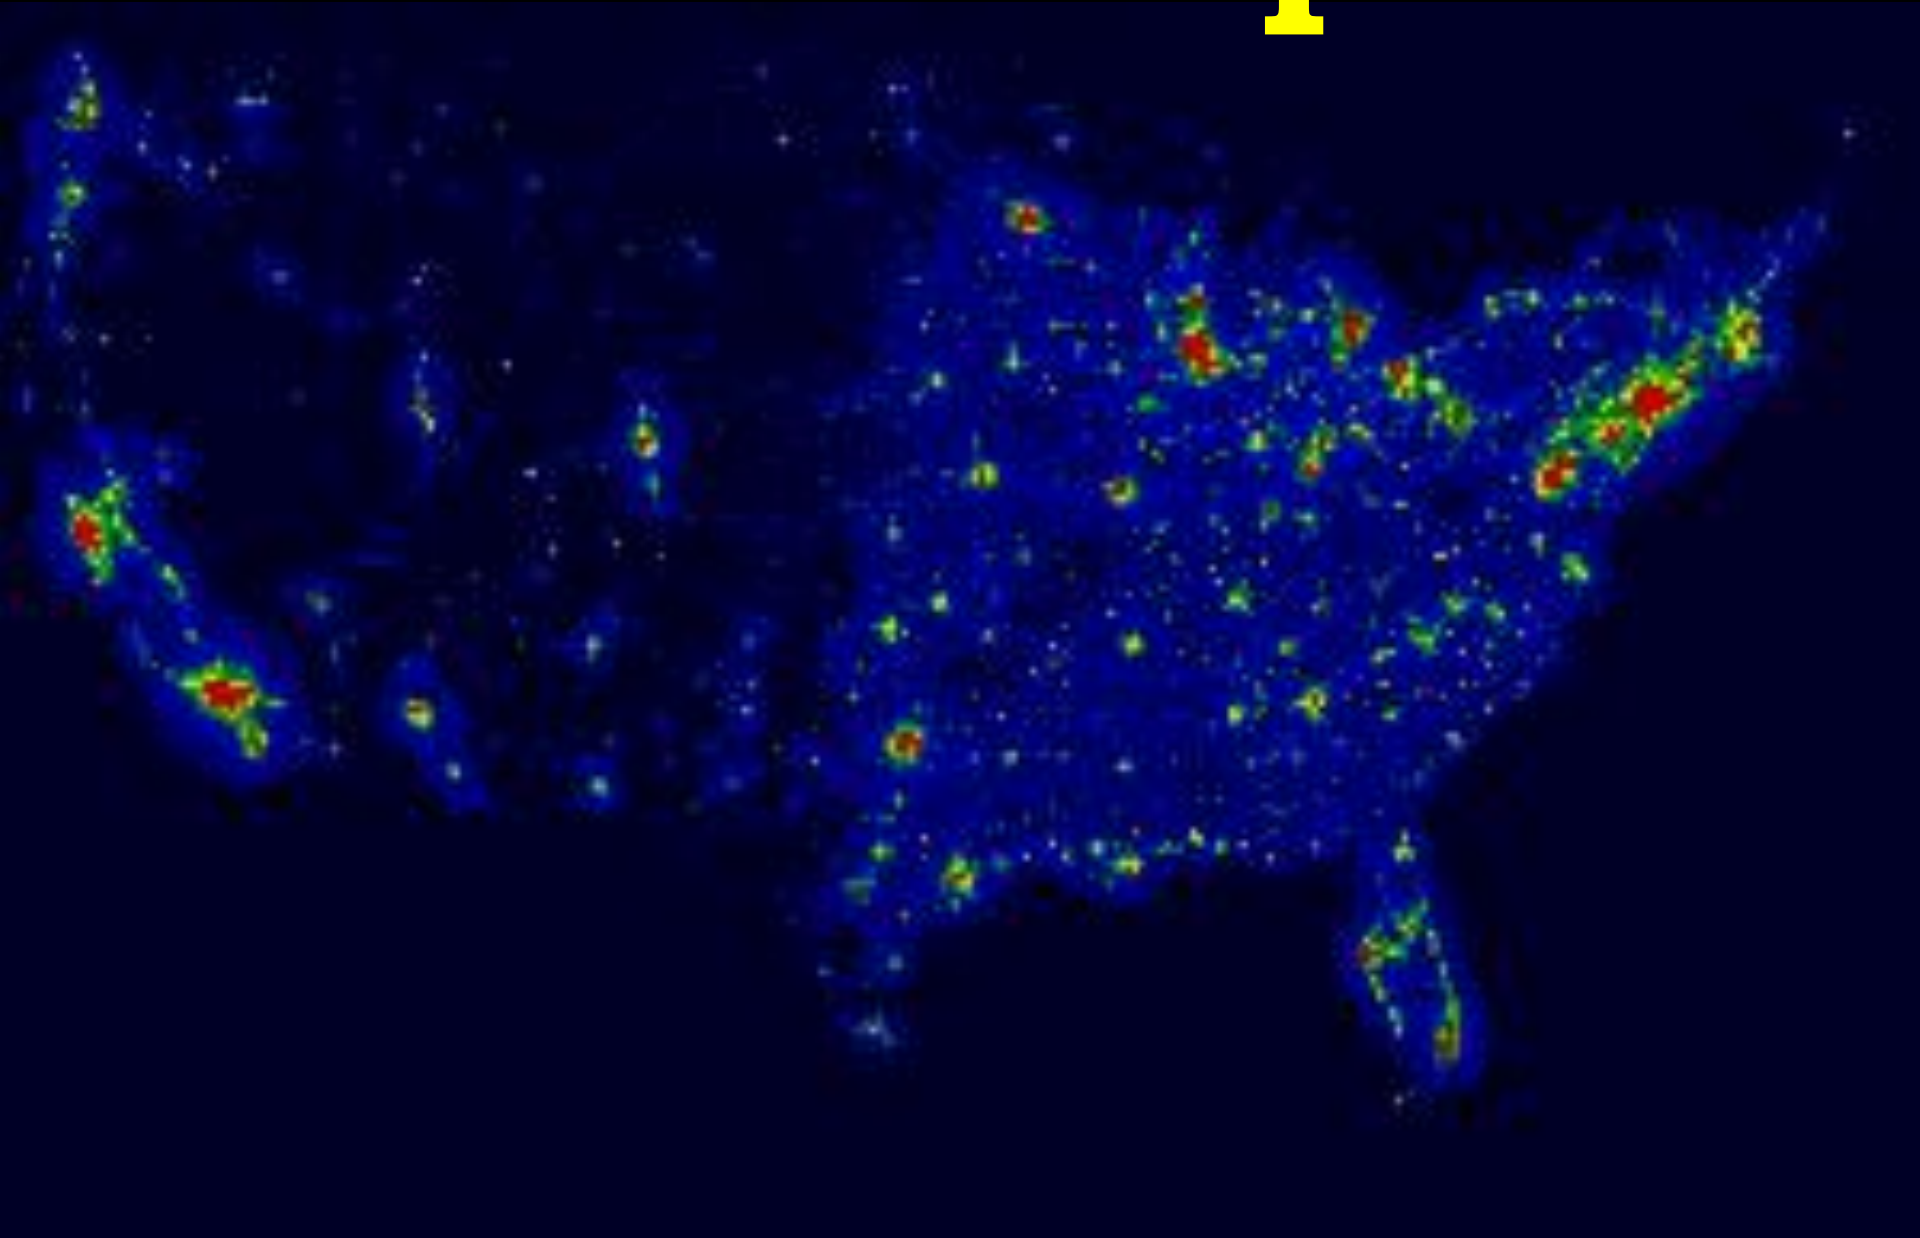

Howard

Astronomical

League

**All Astro-images by
HAL Members!**

Andromeda Galaxy

Image by
Peter Friedman

Lunar Eclipse

Image by
Gene Handler

Light Pollution

Wasteful

Harmful

Ugly

Billions in Wasted Energy

A dense field of stars, likely a star cluster or galaxy core, with a bright yellow text overlay. The stars are of various colors and sizes, creating a rich, textured background. The text is centered and reads: "All the light you see here is waste... energy spent to light up space!"

All the light you see here is
waste... energy spent to
light up space!

Can't Escape It

Lagoon Nebula

Image by
Peter Friedman

Great Nebula in Orion

Image by
Joe Bohanon

Triangulum Galaxy

Image by
Wayne Baggett

Not-So-Dark Sky

**This is about as good as
it gets in Howard County**

© 2005 Jerry Lodriguss

© 2005 Jerry Lodriguss

Light Polluted Sky

© 2005 Jerry Lodriguss

Light Polluted Sky

This is what the night sky looks like in most of Columbia