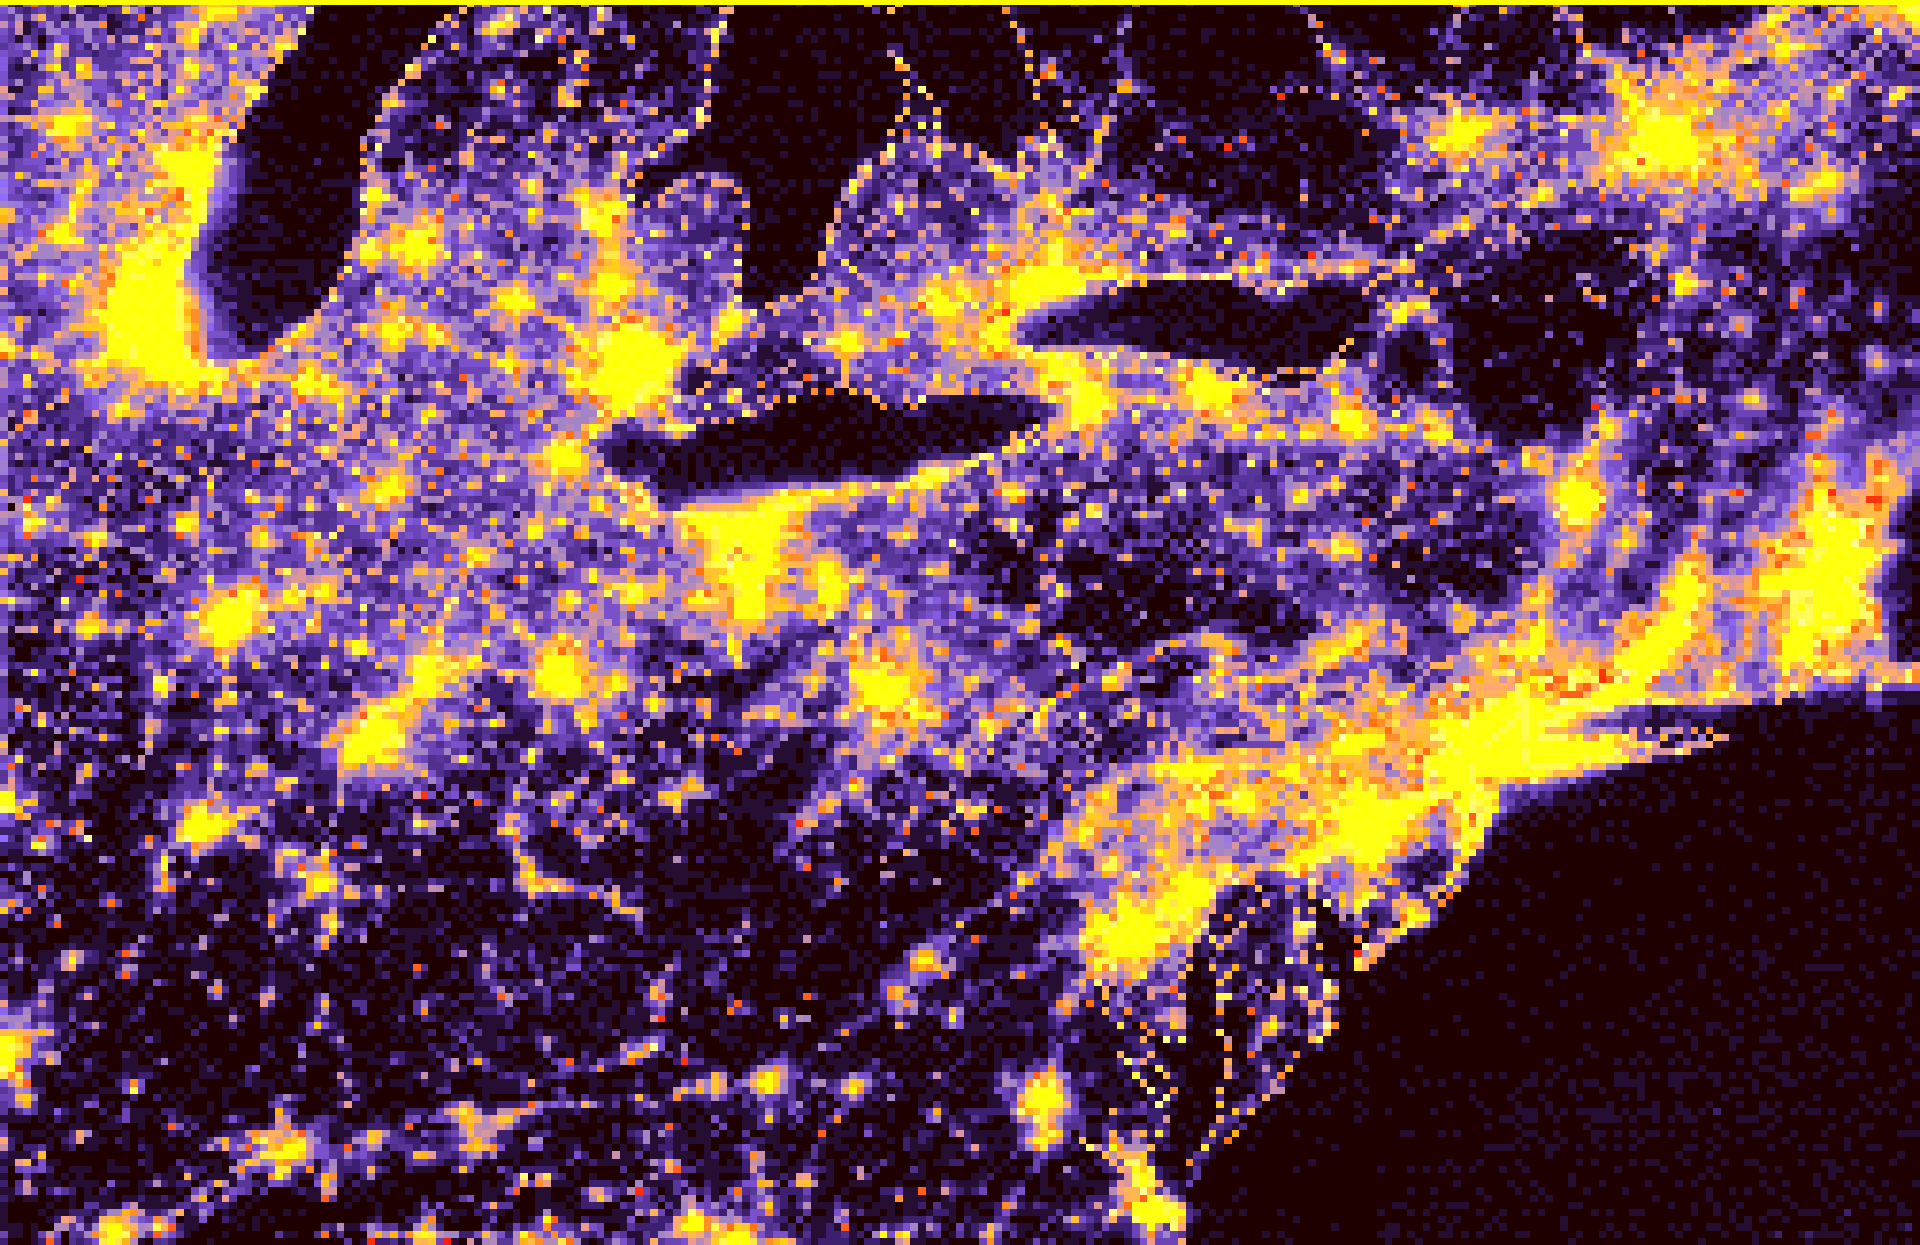

Light Pollution

Wasteful

Harmful

Ugly

Billions in Wasted Energy

A dense field of stars, likely a star cluster or galaxy core, with a bright yellow text overlay. The stars are of various colors and sizes, creating a rich, textured background. The text is centered and reads: "All the light you see here is waste... energy spent to light up space!"

All the light you see here is
waste... energy spent to
light up space!

Can't Escape It

Lagoon Nebula

Image by
Peter Friedman

Great Nebula in Orion

Image by
Joe Bohanon

Triangulum Galaxy

Image by
Wayne Baggett

Light where you want it to go

Light shining downward

**Replace streetlights
with Imbedded Lighting**

Light doing what you want it to do

“Normal”

Blackout

Ring Nebula

Image by
David Illig

It doesn't have to be this way!

Copernicus Crater

Image by
Eddie Crawford

Full Moon

Image by
James Willingham