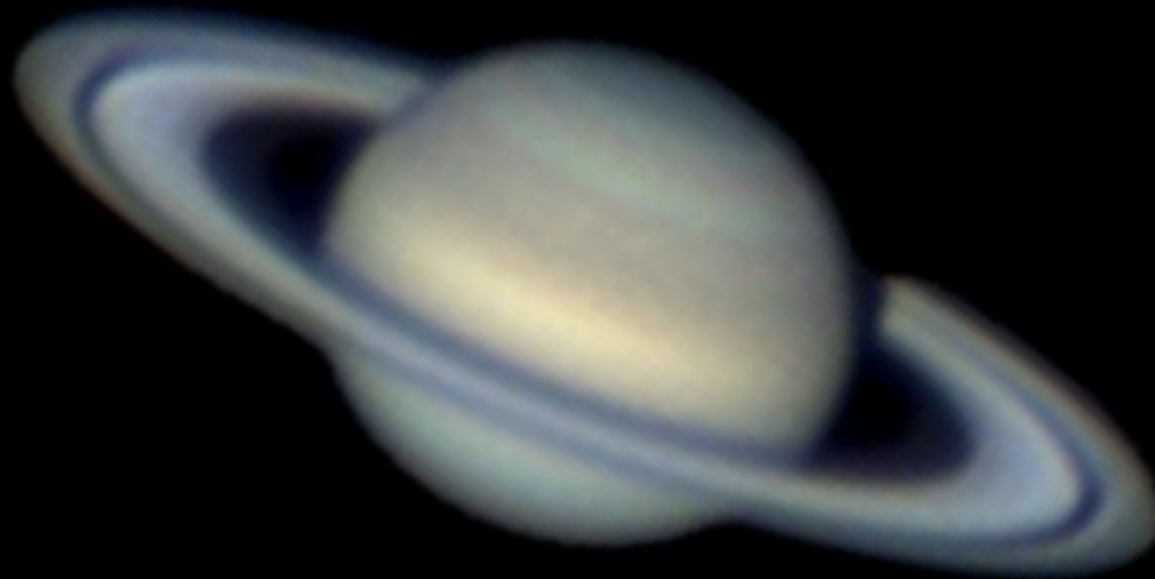

Light Pollution

Wasteful

Harmful

Ugly

Billions in Wasted Energy

A dense field of stars, likely a star cluster or galaxy core, with a bright yellow text overlay. The stars are of various colors and sizes, creating a rich, textured background. The text is centered and reads: "All the light you see here is waste... energy spent to light up space!"

Where's the Stop Sign?

Why?

www.howardastro.org

Jupiter

Image by
James Willingham

Saturn

Image by
James Willingham

There Are Solutions!

Light where you want it to go

Light shining downward

**Replace streetlights
with Imbedded Lighting**

Light doing what you want it to do

“Normal”

Blackout

Ring Nebula

Image by
David Illig